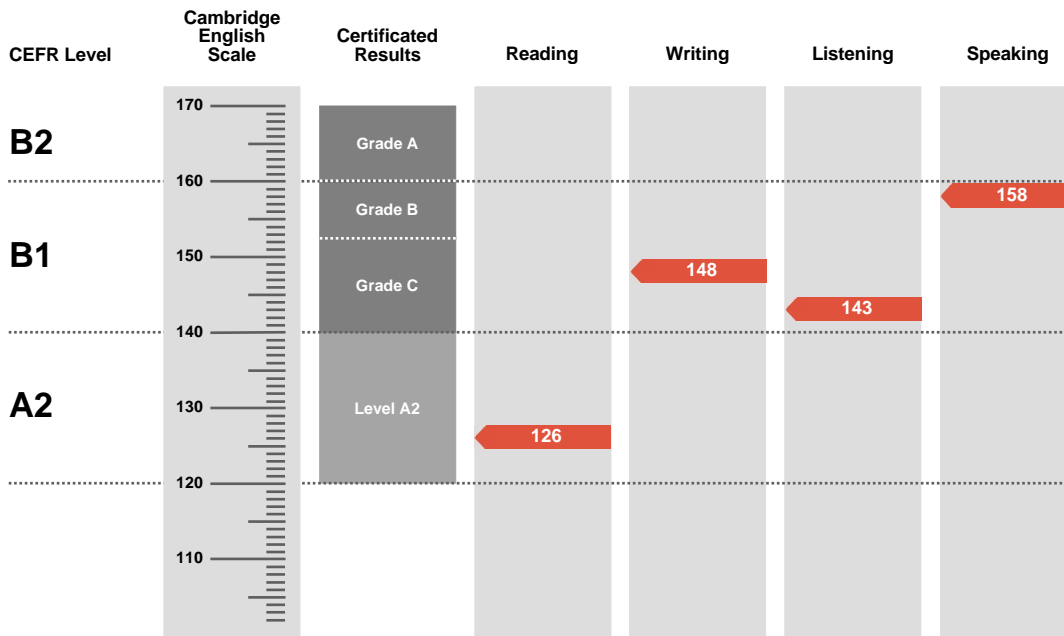

Overall Score

144

CEFR Level

B1

Preliminary is an examination targeted at Level B1 in the Council of Europe's Common European Framework of Reference.

Candidates achieving Grade A (between 160 and 170 on the Cambridge English Scale) receive a certificate stating that they have demonstrated ability at Level B2. Candidates achieving Grade B or Grade C (between 140 and 159 on the Cambridge English Scale) receive a certificate at Level B1.