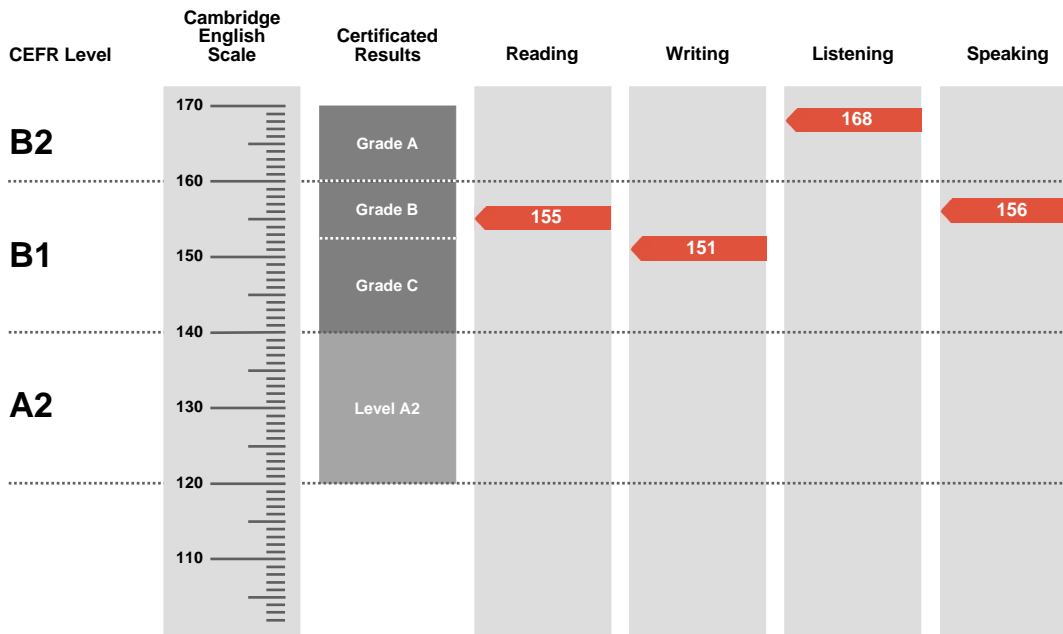

Preliminary English Test

Statement of Results

Candidate name

IONITA MARIO ROBERT

Place of entry

BUCURESTI

Result

Pass at Grade B

Overall Score

158

CEFR Level

B1

Preliminary is an examination targeted at Level B1 in the Council of Europe's Common European Framework of Reference.

Candidates achieving Grade A (between 160 and 170 on the Cambridge English Scale) receive a certificate stating that they have demonstrated ability at Level B2. Candidates achieving Grade B or Grade C (between 140 and 159 on the Cambridge English Scale) receive a certificate at Level B1.

Candidates whose performance is below Level B1, but falls within Level A2 (between 120 and 139 on the Cambridge English Scale), receive a certificate stating that they have demonstrated ability at Level A2.

Examination results can be quickly and securely verified online at: cambridgeenglish.org/verifiers

© 2023 Cambridge University Press & Assessment

Results

Score

Pass at Grade A	160 — 170
Pass at Grade B	153 — 159
Pass at Grade C	140 — 152
Level A2	120 — 139

Candidates who take Preliminary and score between 102 and 119 on the Cambridge English Scale do not receive a result, CEFR level or certificate.

Cambridge English Scale scores below 102 are not reported for this examination.

Other

X - the candidate was absent from part of the examination

Z - the candidate was absent from all parts of the examination

Pending - a result cannot be issued at present, but will follow in due course

Withheld - the candidate should contact their centre for information

Exempt - the candidate was not required to sit this part of the examination

THIS IS NOT A CERTIFICATE

Cambridge University Press & Assessment reserves the right to amend the information given before the issue of certificates to successful candidates.