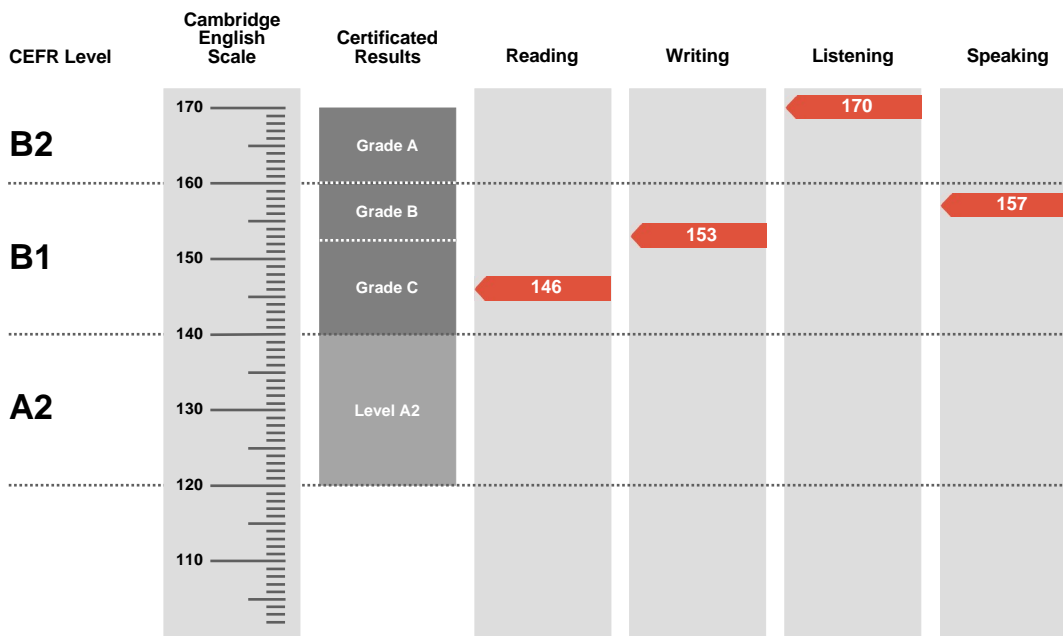

Preliminary English Test

Statement of Results

Candidate name

MARCU PETRE VALENTIN

Place of entry

BUCURESTI

Result

Pass at Grade B

Overall Score

157

CEFR Level

B1

Preliminary is an examination targeted at Level B1 in the Council of Europe's Common European Framework of Reference.

Candidates achieving Grade A (between 160 and 170 on the Cambridge English Scale) receive a certificate stating that they have demonstrated ability at Level B2. Candidates achieving Grade B or Grade C (between 140 and 159 on the Cambridge English Scale) receive a certificate at Level B1.

Candidates whose performance is below Level B1, but falls within Level A2 (between 120 and 139 on the Cambridge English Scale), receive a certificate stating that they have demonstrated ability at Level A2.

Examination results can be quickly and securely verified online at: cambridgeenglish.org/verifiers

© 2023 Cambridge University Press & Assessment

THIS IS NOT A CERTIFICATE

Cambridge University Press & Assessment reserves the right to amend the information given before the issue of certificates to successful candidates.

Results

Score

Pass at Grade A	160 — 170
Pass at Grade B	153 — 159
Pass at Grade C	140 — 152
Level A2	120 — 139

Candidates who take Preliminary and score between 102 and 119 on the Cambridge English Scale do not receive a result, CEFR level or certificate.

Cambridge English Scale scores below 102 are not reported for this examination.

Other

X - the candidate was absent from part of the examination

Z - the candidate was absent from all parts of the examination

Pending - a result cannot be issued at present, but will follow in due course

Withheld - the candidate should contact their centre for information

Exempt - the candidate was not required to sit this part of the examination