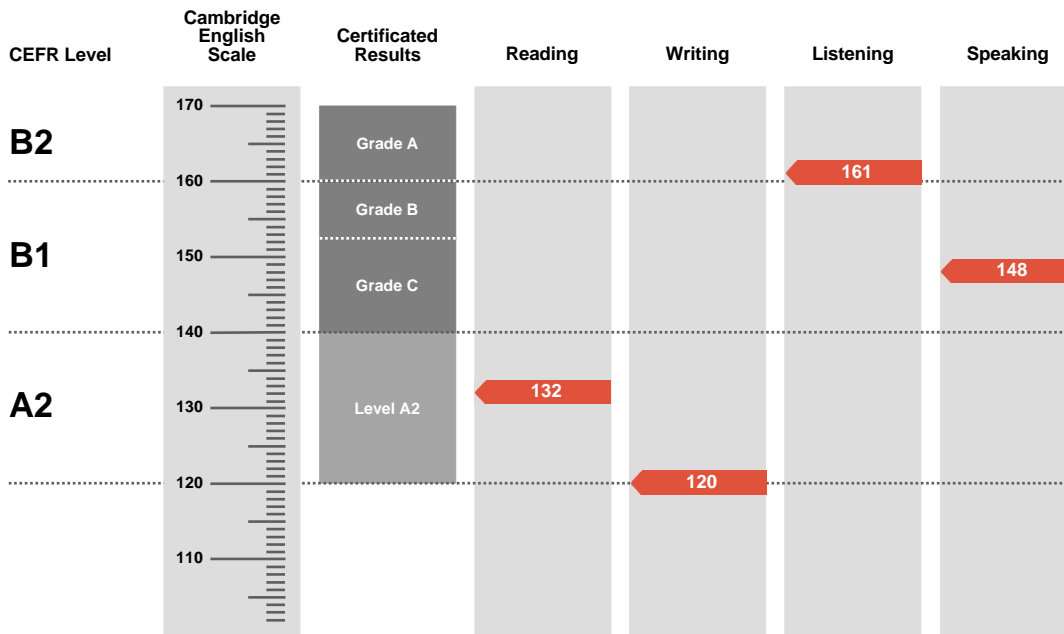

Preliminary English Test

Statement of Results

Candidate name

PEICU ALEXIA LUANA

Place of entry

BUCURESTI

Result

Pass at Grade C

Overall Score

140

CEFR Level

B1

Preliminary is an examination targeted at Level B1 in the Council of Europe's Common European Framework of Reference.

Candidates achieving Grade A (between 160 and 170 on the Cambridge English Scale) receive a certificate stating that they have demonstrated ability at Level B2. Candidates achieving Grade B or Grade C (between 140 and 159 on the Cambridge English Scale) receive a certificate at Level B1.

Candidates whose performance is below Level B1, but falls within Level A2 (between 120 and 139 on the Cambridge English Scale), receive a certificate stating that they have demonstrated ability at Level A2.

Examination results can be quickly and securely verified online at: cambridgeenglish.org/verifiers

Results

Score

Pass at Grade A	160 — 170
Pass at Grade B	153 — 159
Pass at Grade C	140 — 152
Level A2	120 — 139

Candidates who take Preliminary and score between 102 and 119 on the Cambridge English Scale do not receive a result, CEFR level or certificate.

Cambridge English Scale scores below 102 are not reported for this examination.

Other

X - the candidate was absent from part of the examination

Z - the candidate was absent from all parts of the examination

Pending - a result cannot be issued at present, but will follow in due course

Withheld - the candidate should contact their centre for information

Exempt - the candidate was not required to sit this part of the examination

THIS IS NOT A CERTIFICATE

Cambridge University Press & Assessment reserves the right to amend the information given before the issue of certificates to successful candidates.