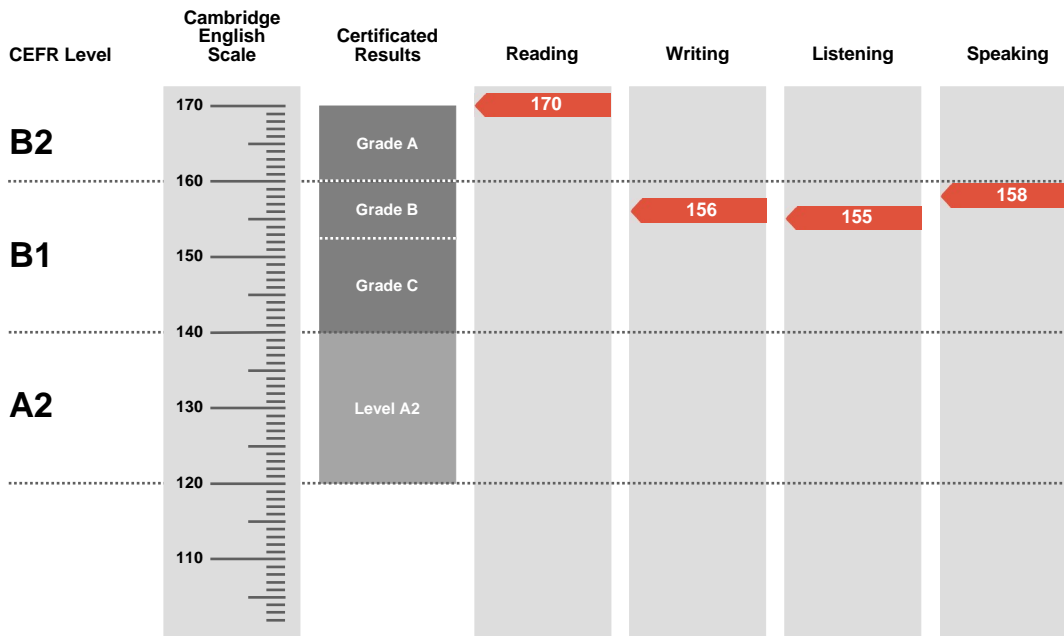

Overall Score

160

CEFR Level

B2

Preliminary is an examination targeted at Level B1 in the Council of Europe's Common European Framework of Reference.

Candidates achieving Grade A (between 160 and 170 on the Cambridge English Scale) receive a certificate stating that they have demonstrated ability at Level B2. Candidates achieving Grade B or Grade C (between 140 and 159 on the Cambridge English Scale) receive a certificate at Level B1.