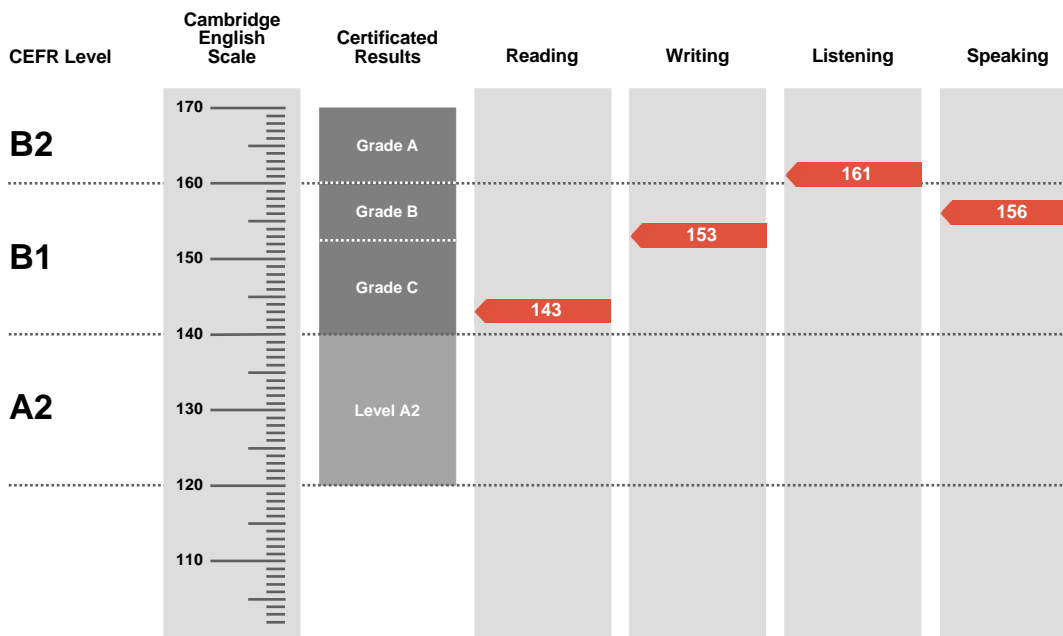

Overall Score

153

CEFR Level

B1

Preliminary is an examination targeted at Level B1 in the Council of Europe's Common European Framework of Reference.

Candidates achieving Grade A (between 160 and 170 on the Cambridge English Scale) receive a certificate stating that they have demonstrated ability at Level B2. Candidates achieving Grade B or Grade C (between 140 and 159 on the Cambridge English Scale) receive a certificate at Level B1.