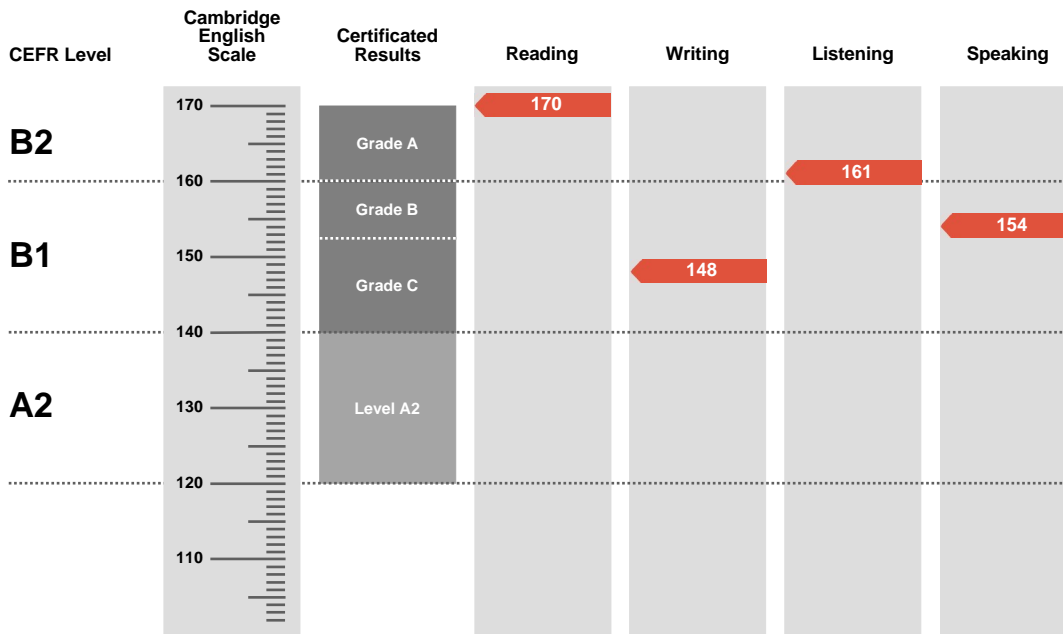

Preliminary English Test

Statement of Results

Candidate name

SALOMIEA GEORGE ANDREI

Place of entry

BUCURESTI

Result

Pass at Grade B

Overall Score

158

CEFR Level

B1

Preliminary is an examination targeted at Level B1 in the Council of Europe's Common European Framework of Reference.

Candidates achieving Grade A (between 160 and 170 on the Cambridge English Scale) receive a certificate stating that they have demonstrated ability at Level B2. Candidates achieving Grade B or Grade C (between 140 and 159 on the Cambridge English Scale) receive a certificate at Level B1.

Candidates whose performance is below Level B1, but falls within Level A2 (between 120 and 139 on the Cambridge English Scale), receive a certificate stating that they have demonstrated ability at Level A2.

Examination results can be quickly and securely verified online at: cambridgeenglish.org/verifiers

© 2023 Cambridge University Press & Assessment

Results

Score

Pass at Grade A	160 — 170
Pass at Grade B	153 — 159
Pass at Grade C	140 — 152
Level A2	120 — 139

Candidates who take Preliminary and score between 102 and 119 on the Cambridge English Scale do not receive a result, CEFR level or certificate.

Cambridge English Scale scores below 102 are not reported for this examination.

Other

X - the candidate was absent from part of the examination

Z - the candidate was absent from all parts of the examination

Pending - a result cannot be issued at present, but will follow in due course

Withheld - the candidate should contact their centre for information

Exempt - the candidate was not required to sit this part of the examination

THIS IS NOT A CERTIFICATE

Cambridge University Press & Assessment reserves the right to amend the information given before the issue of certificates to successful candidates.