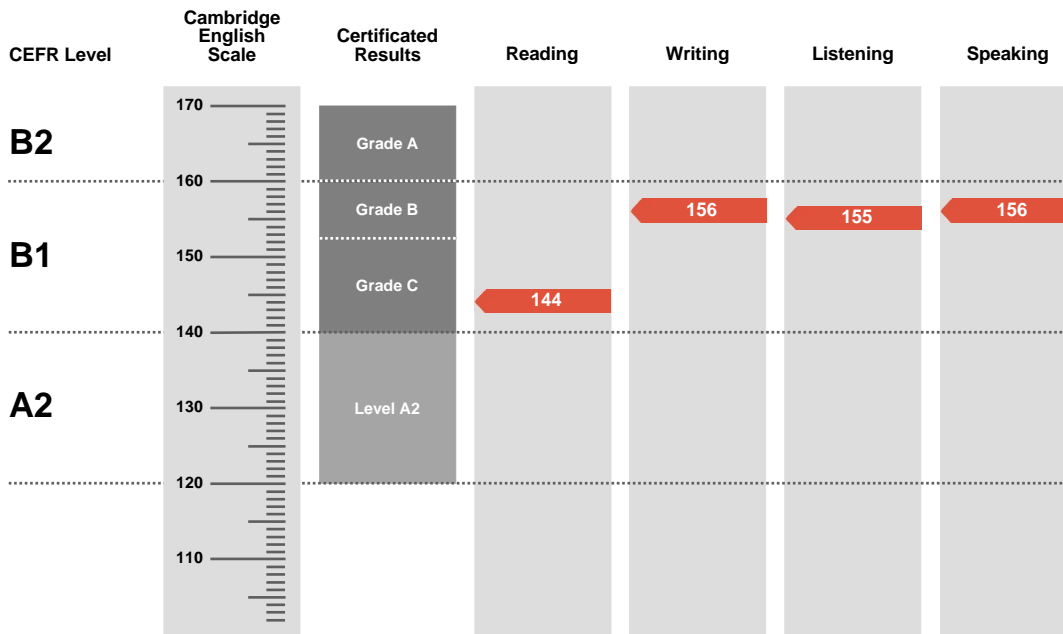

Overall Score

153

CEFR Level

B1

Preliminary is an examination targeted at Level B1 in the Council of Europe's Common European Framework of Reference.

Candidates achieving Grade A (between 160 and 170 on the Cambridge English Scale) receive a certificate stating that they have demonstrated ability at Level B2. Candidates achieving Grade B or Grade C (between 140 and 159 on the Cambridge English Scale) receive a certificate at Level B1.