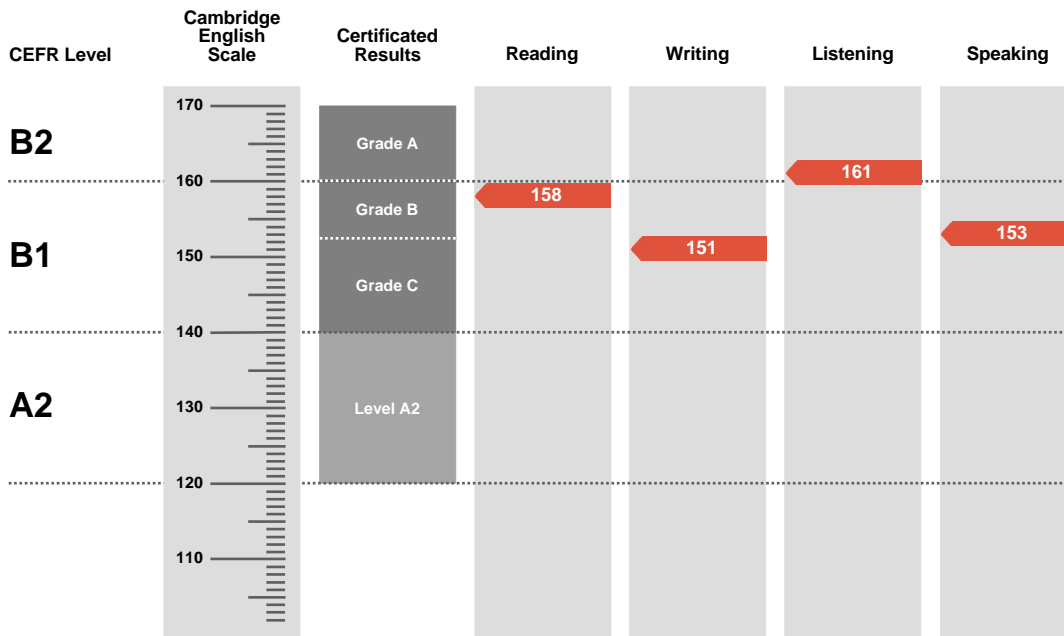

Preliminary English Test

Statement of Results

Candidate name

MIHU EMA

Place of entry

BUCURESTI

Result

Pass at Grade B

Overall Score

156

CEFR Level

B1

Preliminary is an examination targeted at Level B1 in the Council of Europe's Common European Framework of Reference.

Candidates achieving Grade A (between 160 and 170 on the Cambridge English Scale) receive a certificate stating that they have demonstrated ability at Level B2. Candidates achieving Grade B or Grade C (between 140 and 159 on the Cambridge English Scale) receive a certificate at Level B1.

Candidates whose performance is below Level B1, but falls within Level A2 (between 120 and 139 on the Cambridge English Scale), receive a certificate stating that they have demonstrated ability at Level A2.

Examination results can be quickly and securely verified online at: cambridgeenglish.org/verifiers

Results

Score

Pass at Grade A	160 — 170
Pass at Grade B	153 — 159
Pass at Grade C	140 — 152
Level A2	120 — 139

Candidates who take Preliminary and score between 102 and 119 on the Cambridge English Scale do not receive a result, CEFR level or certificate.

Cambridge English Scale scores below 102 are not reported for this examination.

Other

X - the candidate was absent from part of the examination

Z - the candidate was absent from all parts of the examination

Pending - a result cannot be issued at present, but will follow in due course

Withheld - the candidate should contact their centre for information

Exempt - the candidate was not required to sit this part of the examination