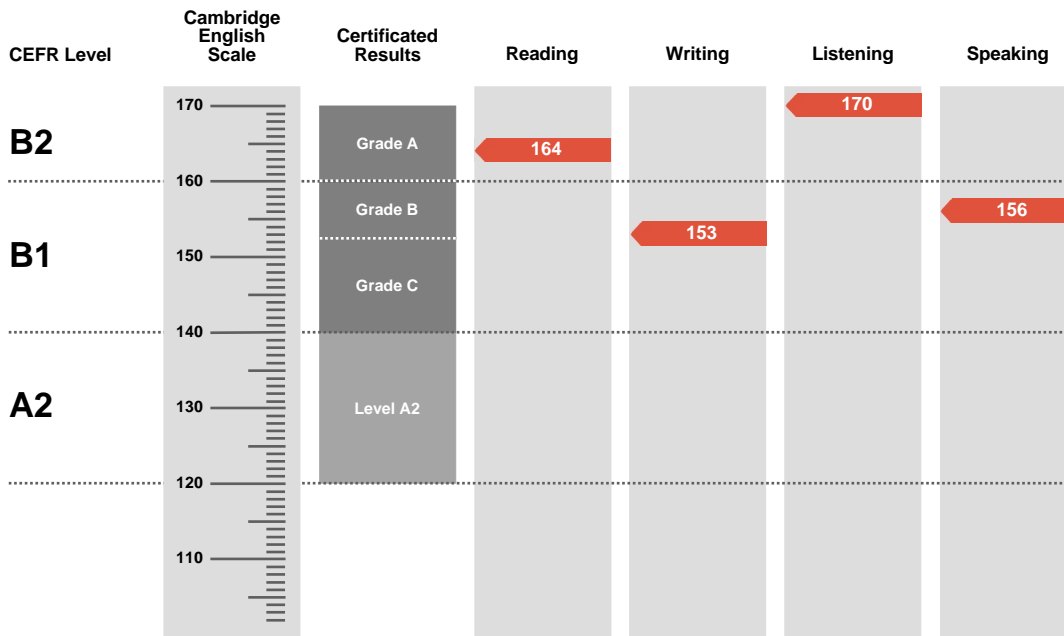

Overall Score

160

CEFR Level

B2

Preliminary is an examination targeted at Level B1 in the Council of Europe's Common European Framework of Reference.

Candidates achieving Grade A (between 160 and 170 on the Cambridge English Scale) receive a certificate stating that they have demonstrated ability at Level B2. Candidates achieving Grade B or Grade C (between 140 and 159 on the Cambridge English Scale) receive a certificate at Level B1.

Overall Score

161

CEFR Level

B2

Preliminary is an examination targeted at Level B1 in the Council of Europe's Common European Framework of Reference.

Candidates achieving Grade A (between 160 and 170 on the Cambridge English Scale) receive a certificate stating that they have demonstrated ability at Level B2. Candidates achieving Grade B or Grade C (between 140 and 159 on the Cambridge English Scale) receive a certificate at Level B1.