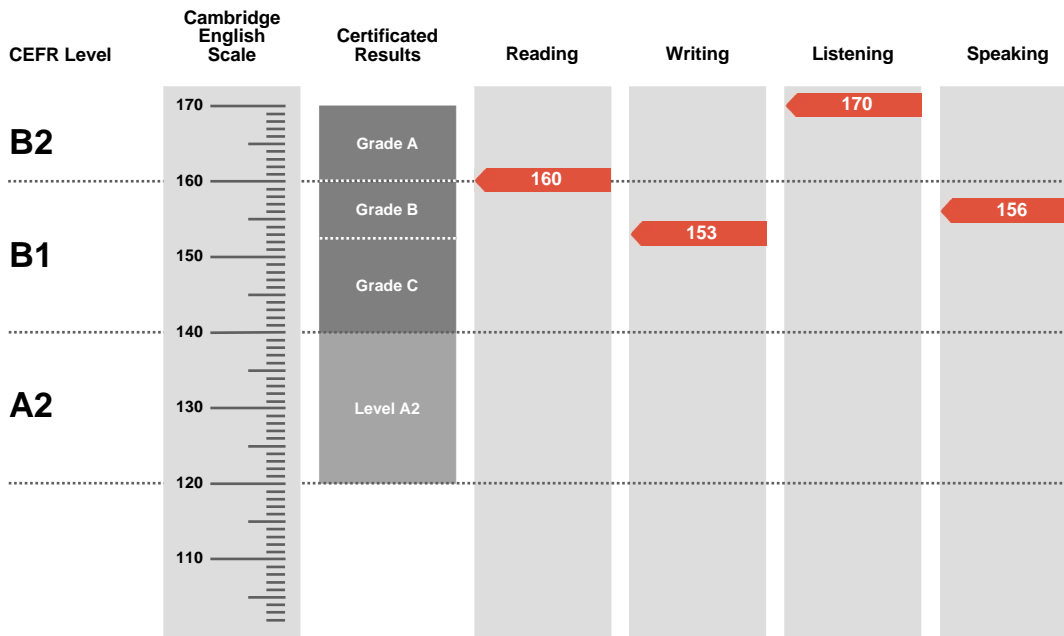

Overall Score

160

CEFR Level

B2

Preliminary is an examination targeted at Level B1 in the Council of Europe's Common European Framework of Reference.

Candidates achieving Grade A (between 160 and 170 on the Cambridge English Scale) receive a certificate stating that they have demonstrated ability at Level B2. Candidates achieving Grade B or Grade C (between 140 and 159 on the Cambridge English Scale) receive a certificate at Level B1.