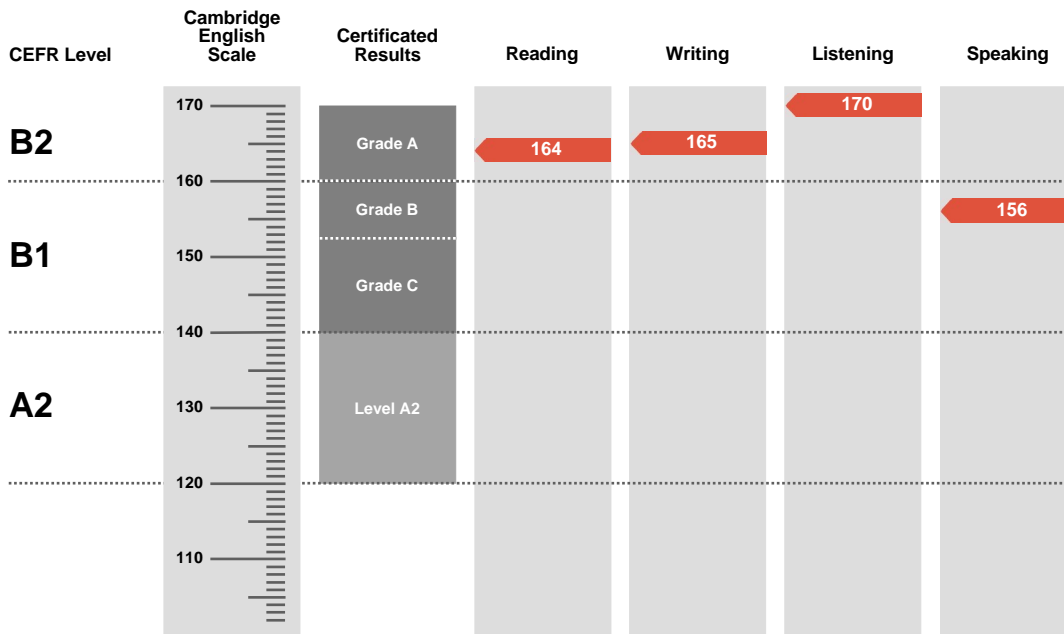

Overall Score

144

CEFR Level

B1

Preliminary is an examination targeted at Level B1 in the Council of Europe's Common European Framework of Reference.

Candidates achieving Grade A (between 160 and 170 on the Cambridge English Scale) receive a certificate stating that they have demonstrated ability at Level B2. Candidates achieving Grade B or Grade C (between 140 and 159 on the Cambridge English Scale) receive a certificate at Level B1.

Overall Score

160

CEFR Level

B2

Preliminary is an examination targeted at Level B1 in the Council of Europe's Common European Framework of Reference.

Candidates achieving Grade A (between 160 and 170 on the Cambridge English Scale) receive a certificate stating that they have demonstrated ability at Level B2. Candidates achieving Grade B or Grade C (between 140 and 159 on the Cambridge English Scale) receive a certificate at Level B1.

Overall Score

164

CEFR Level

B2

Preliminary is an examination targeted at Level B1 in the Council of Europe's Common European Framework of Reference.

Candidates achieving Grade A (between 160 and 170 on the Cambridge English Scale) receive a certificate stating that they have demonstrated ability at Level B2. Candidates achieving Grade B or Grade C (between 140 and 159 on the Cambridge English Scale) receive a certificate at Level B1.