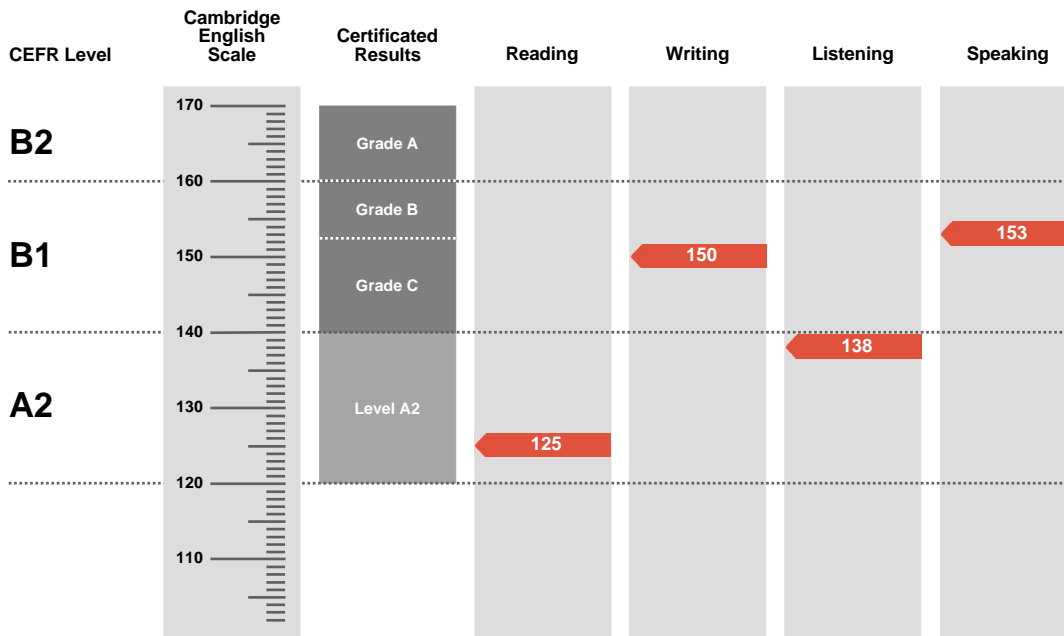

Overall Score

144

CEFR Level

B1

Preliminary is an examination targeted at Level B1 in the Council of Europe's Common European Framework of Reference.

Candidates achieving Grade A (between 160 and 170 on the Cambridge English Scale) receive a certificate stating that they have demonstrated ability at Level B2. Candidates achieving Grade B or Grade C (between 140 and 159 on the Cambridge English Scale) receive a certificate at Level B1.

Overall Score

142

CEFR Level

B1

Preliminary is an examination targeted at Level B1 in the Council of Europe's Common European Framework of Reference.

Candidates achieving Grade A (between 160 and 170 on the Cambridge English Scale) receive a certificate stating that they have demonstrated ability at Level B2. Candidates achieving Grade B or Grade C (between 140 and 159 on the Cambridge English Scale) receive a certificate at Level B1.