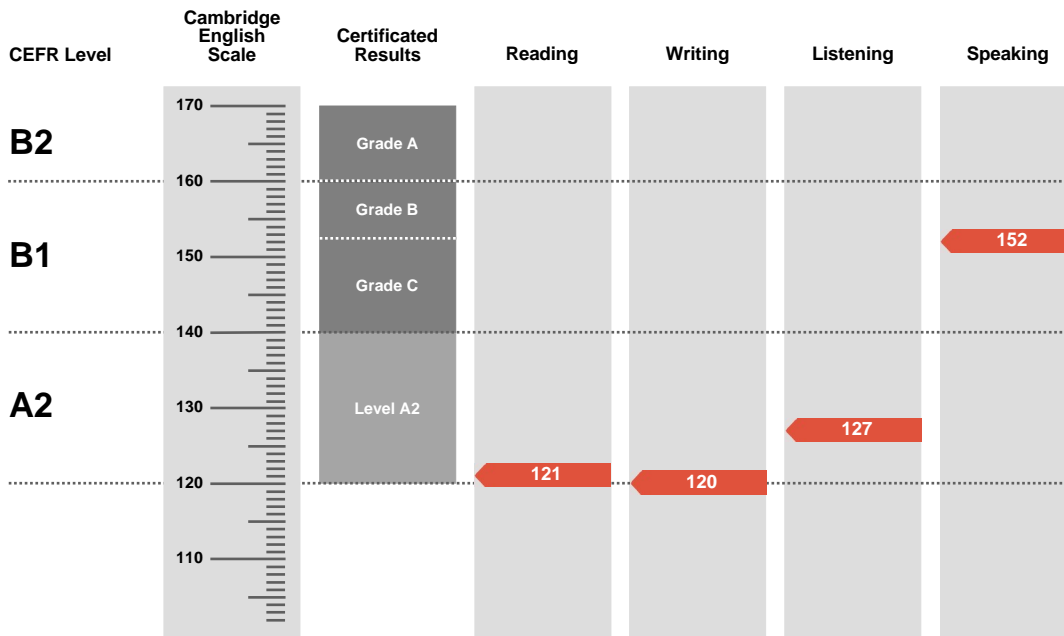

Overall Score

130

CEFR Level

A2

Preliminary is an examination targeted at Level B1 in the Council of Europe's Common European Framework of Reference.

Candidates achieving Grade A (between 160 and 170 on the Cambridge English Scale) receive a certificate stating that they have demonstrated ability at Level B2. Candidates achieving Grade B or Grade C (between 140 and 159 on the Cambridge English Scale) receive a certificate at Level B1.