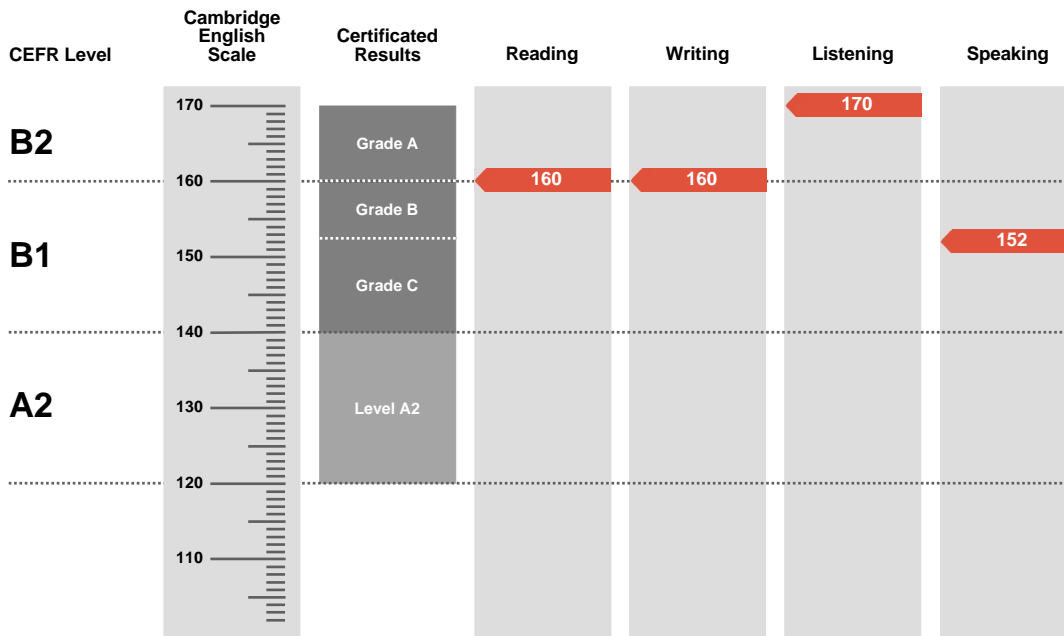

Preliminary English Test

Statement of Results

Candidate name

PRICOPE RAMONA

Place of entry

BUCURESTI

Result

Pass at Grade A

Overall Score

161

CEFR Level

B2

Preliminary is an examination targeted at Level B1 in the Council of Europe's Common European Framework of Reference.

Candidates achieving Grade A (between 160 and 170 on the Cambridge English Scale) receive a certificate stating that they have demonstrated ability at Level B2. Candidates achieving Grade B or Grade C (between 140 and 159 on the Cambridge English Scale) receive a certificate at Level B1.

Candidates whose performance is below Level B1, but falls within Level A2 (between 120 and 139 on the Cambridge English Scale), receive a certificate stating that they have demonstrated ability at Level A2.

Examination results can be quickly and securely verified online at: cambridgeenglish.org/verifiers

Results

Score

Pass at Grade A	160 — 170
Pass at Grade B	153 — 159
Pass at Grade C	140 — 152
Level A2	120 — 139

Candidates who take Preliminary and score between 102 and 119 on the Cambridge English Scale do not receive a result, CEFR level or certificate.

Cambridge English Scale scores below 102 are not reported for this examination.

Other

X - the candidate was absent from part of the examination

Z - the candidate was absent from all parts of the examination

Pending - a result cannot be issued at present, but will follow in due course

Withheld - the candidate should contact their centre for information

Exempt - the candidate was not required to sit this part of the examination

THIS IS NOT A CERTIFICATE

Cambridge University Press & Assessment reserves the right to amend the information given before the issue of certificates to successful candidates.