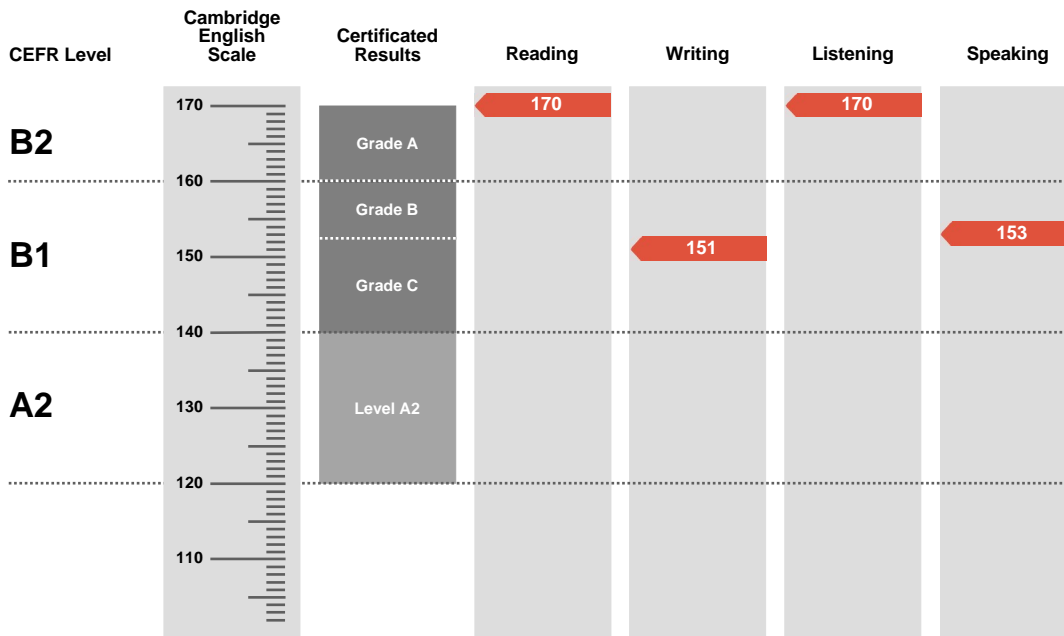

Overall Score

161

CEFR Level

B2

Preliminary is an examination targeted at Level B1 in the Council of Europe's Common European Framework of Reference.

Candidates achieving Grade A (between 160 and 170 on the Cambridge English Scale) receive a certificate stating that they have demonstrated ability at Level B2. Candidates achieving Grade B or Grade C (between 140 and 159 on the Cambridge English Scale) receive a certificate at Level B1.