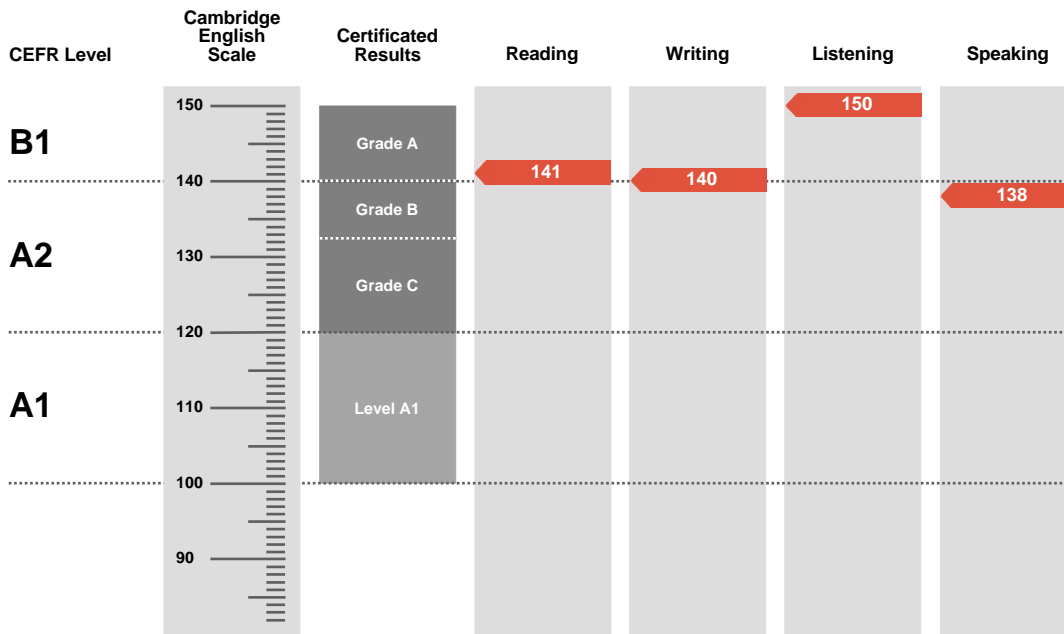

CEFR Level

B1

Key is an examination targeted at Level A2 in the Council of Europe's Common European Framework of Reference.

Candidates achieving Grade A (between 140 and 150 on the Cambridge English Scale) receive a certificate stating that they have demonstrated ability at Level B1. Candidates achieving Grade B or Grade C (between 120 and 139 on the Cambridge English Scale) receive a certificate at Level A2.