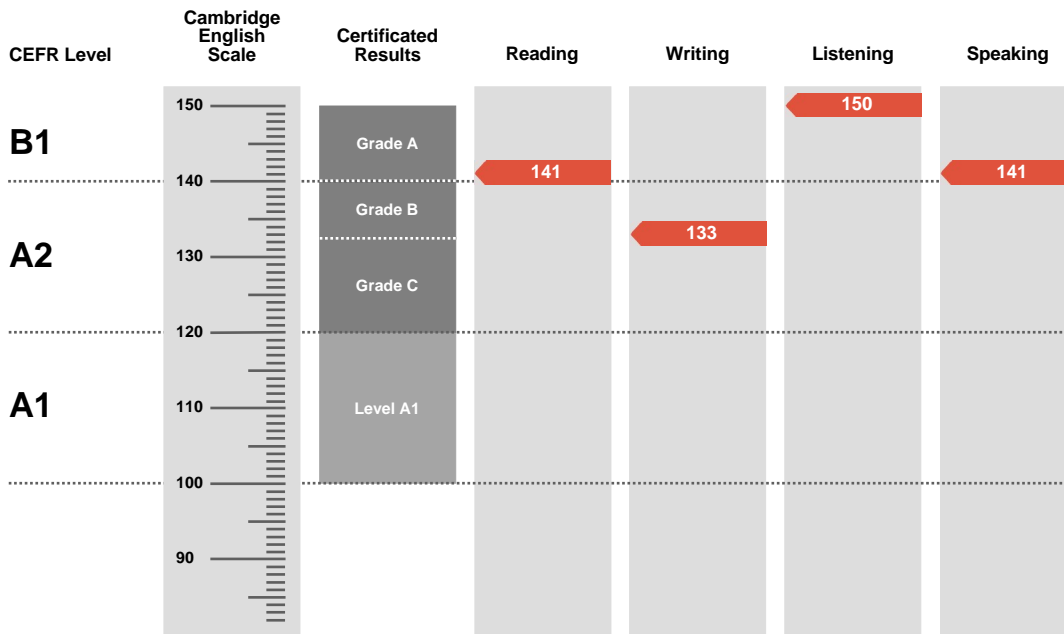

Overall Score

141

CEFR Level

B1

Key is an examination targeted at Level A2 in the Council of Europe's Common European Framework of Reference.

Candidates achieving Grade A (between 140 and 150 on the Cambridge English Scale) receive a certificate stating that they have demonstrated ability at Level B1. Candidates achieving Grade B or Grade C (between 120 and 139 on the Cambridge English Scale) receive a certificate at Level A2.