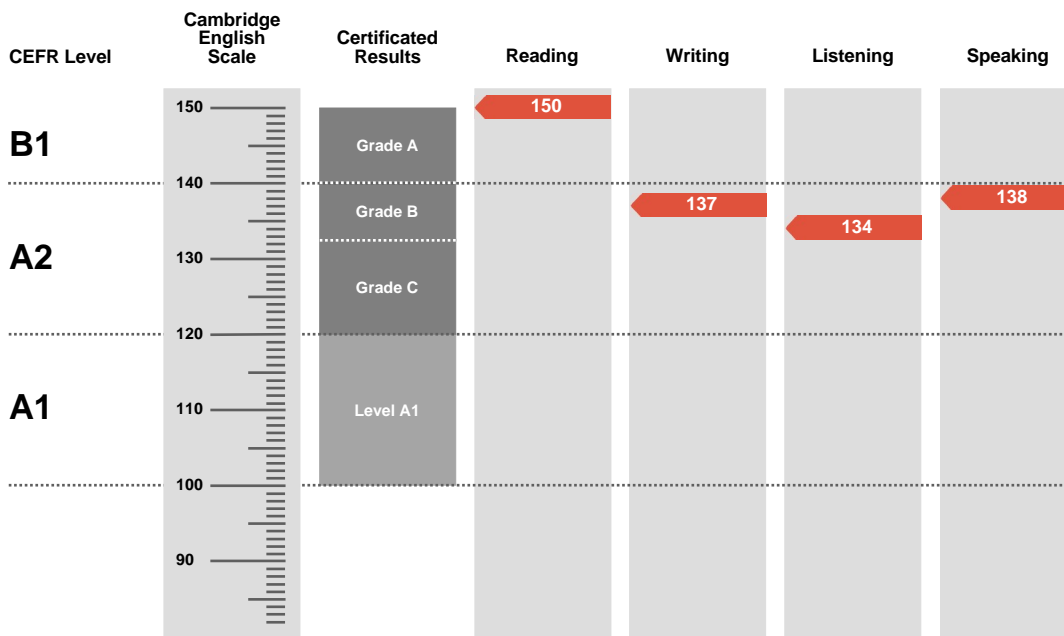

Overall Score

140

CEFR Level

B1

Key is an examination targeted at Level A2 in the Council of Europe's Common European Framework of Reference.

Candidates achieving Grade A (between 140 and 150 on the Cambridge English Scale) receive a certificate stating that they have demonstrated ability at Level B1. Candidates achieving Grade B or Grade C (between 120 and 139 on the Cambridge English Scale) receive a certificate at Level A2.