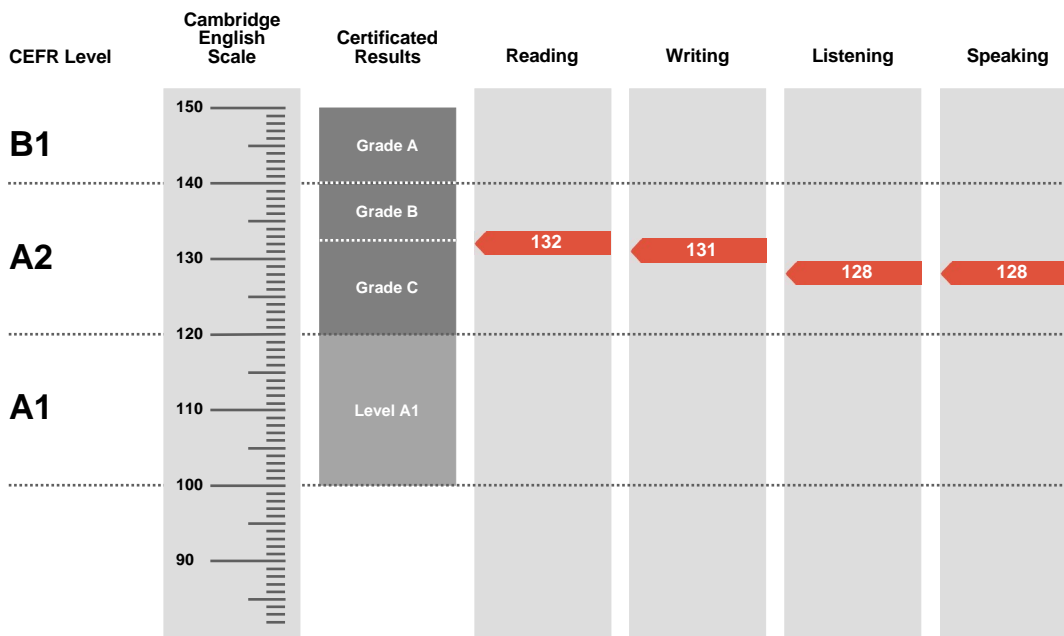

Key English Test

Statement of Results

Candidate name

ICHIM VICTORIA - DOMINIQUE

Place of entry

BUCURESTI

Result

Pass at Grade C

Overall Score

130

CEFR Level

A2

Key is an examination targeted at Level A2 in the Council of Europe's Common European Framework of Reference.

Candidates achieving Grade A (between 140 and 150 on the Cambridge English Scale) receive a certificate stating that they have demonstrated ability at Level B1. Candidates achieving Grade B or Grade C (between 120 and 139 on the Cambridge English Scale) receive a certificate at Level A2.

Candidates whose performance is below Level A2, but falls within Level A1 (between 100 and 119 on the Cambridge English Scale), receive a certificate stating that they have demonstrated ability at Level A1.

Examination results can be quickly and securely verified online at: cambridgeenglish.org/verifiers

© 2023 Cambridge University Press & Assessment

Results

Score

Pass at Grade A	140 — 150
Pass at Grade B	133 — 139
Pass at Grade C	120 — 132
Level A1	100 — 119

Candidates who take Key and score between 82 and 99 on the Cambridge English Scale do not receive a result, CEFR level or certificate.

Cambridge English Scale scores below 82 are not reported for this examination.

Other

X - the candidate was absent from part of the examination

Z - the candidate was absent from all parts of the examination

Pending - a result cannot be issued at present, but will follow in due course

Withheld - the candidate should contact their centre for information

Exempt - the candidate was not required to sit this part of the examination

THIS IS NOT A CERTIFICATE

Cambridge University Press & Assessment reserves the right to amend the information given before the issue of certificates to successful candidates.