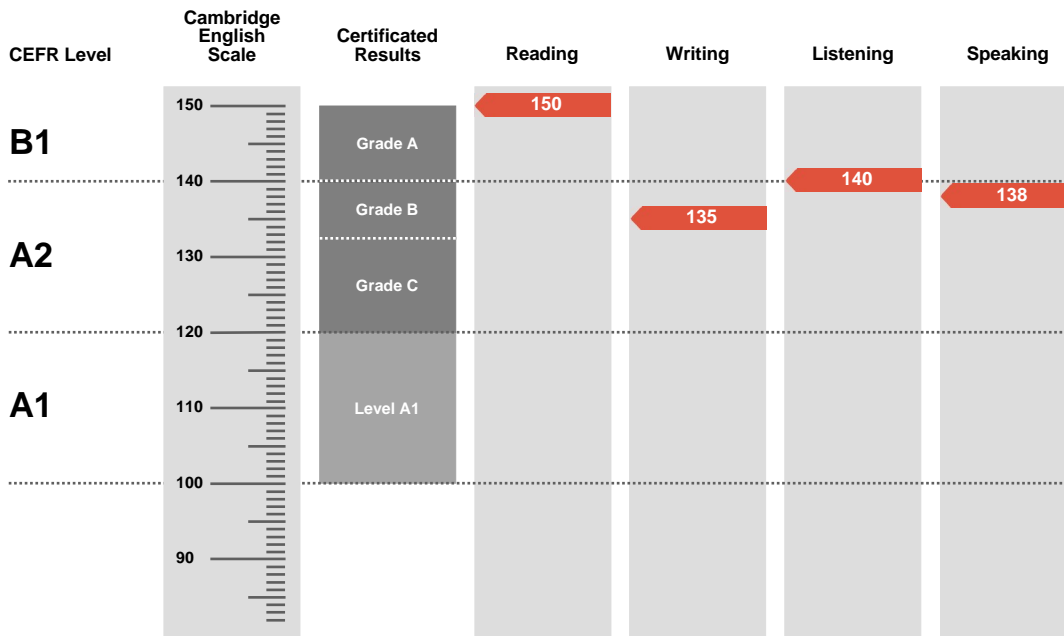

Overall Score

141

CEFR Level

B1

Key is an examination targeted at Level A2 in the Council of Europe's Common European Framework of Reference.

Candidates achieving Grade A (between 140 and 150 on the Cambridge English Scale) receive a certificate stating that they have demonstrated ability at Level B1. Candidates achieving Grade B or Grade C (between 120 and 139 on the Cambridge English Scale) receive a certificate at Level A2.