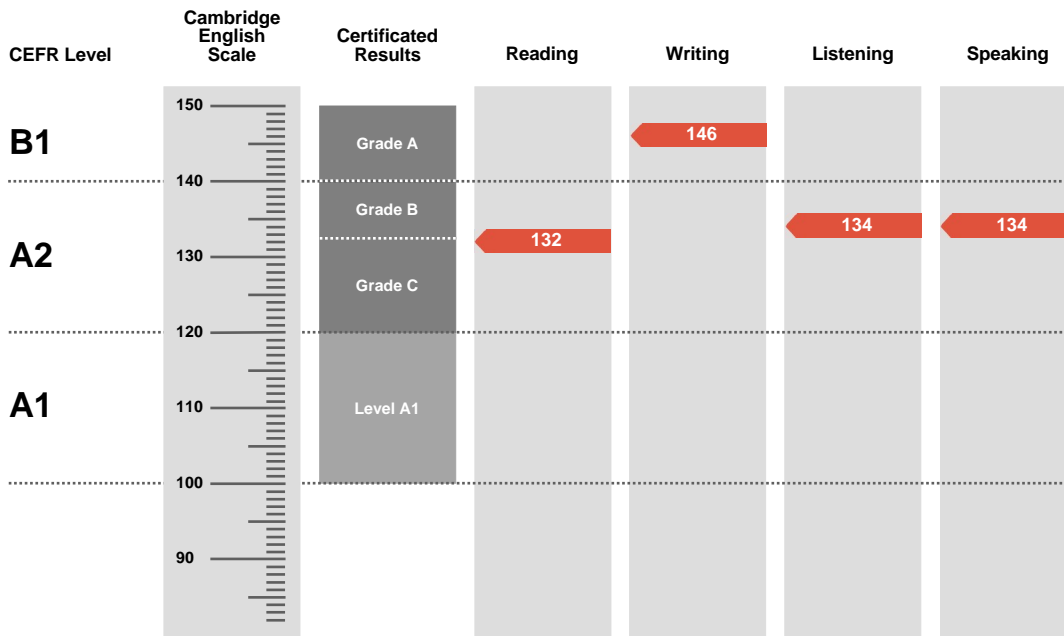

Overall Score

137

CEFR Level

A2

Key is an examination targeted at Level A2 in the Council of Europe's Common European Framework of Reference.

Candidates achieving Grade A (between 140 and 150 on the Cambridge English Scale) receive a certificate stating that they have demonstrated ability at Level B1. Candidates achieving Grade B or Grade C (between 120 and 139 on the Cambridge English Scale) receive a certificate at Level A2.