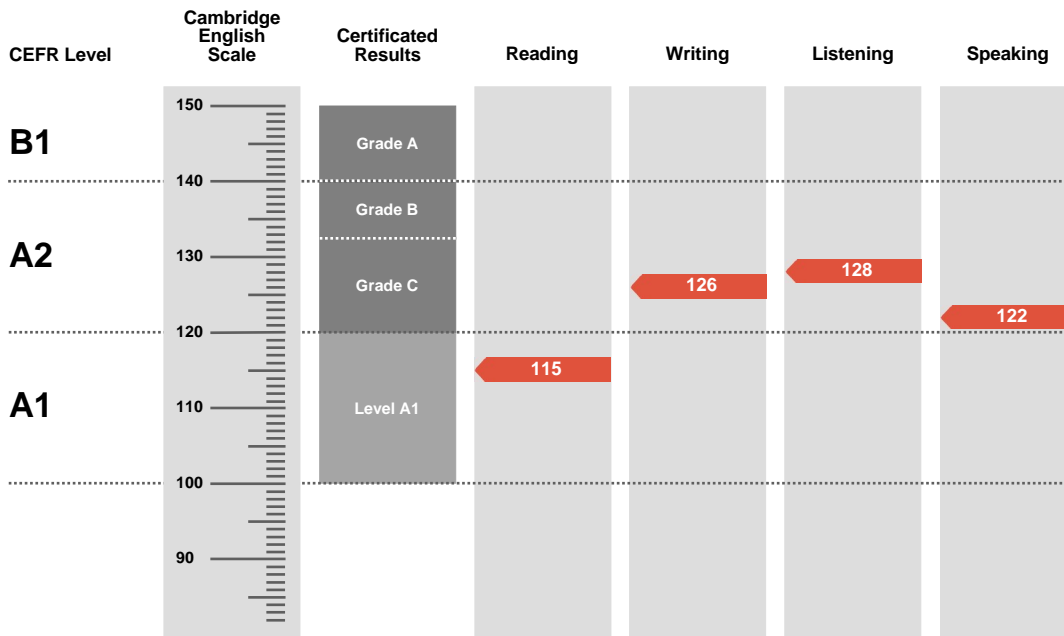

Overall Score

123

CEFR Level

A2

Key is an examination targeted at Level A2 in the Council of Europe's Common European Framework of Reference.

Candidates achieving Grade A (between 140 and 150 on the Cambridge English Scale) receive a certificate stating that they have demonstrated ability at Level B1. Candidates achieving Grade B or Grade C (between 120 and 139 on the Cambridge English Scale) receive a certificate at Level A2.