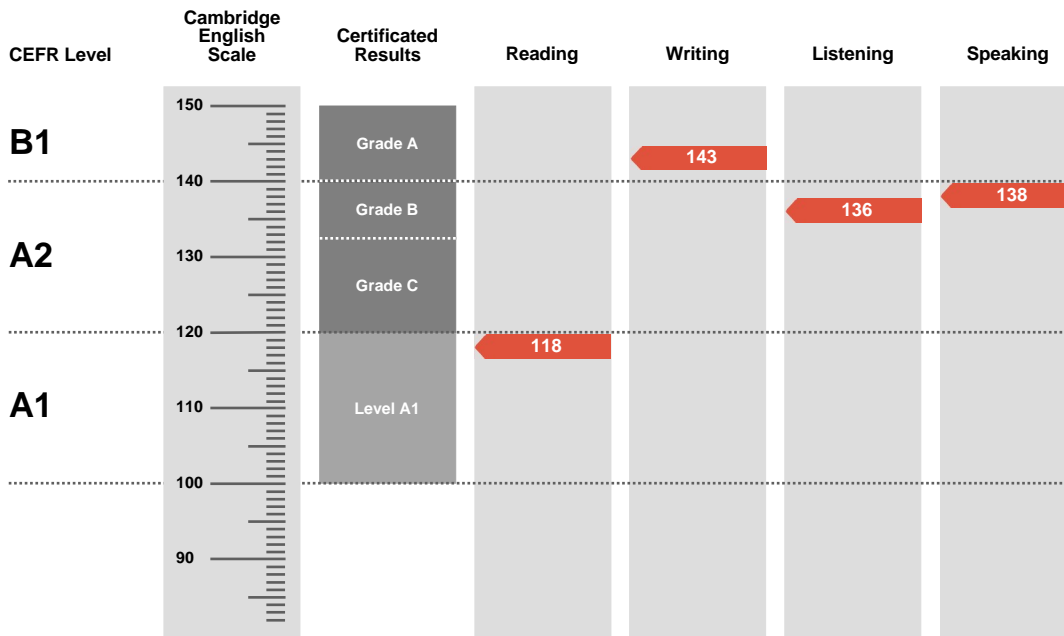

Overall Score

134

CEFR Level

A2

Key is an examination targeted at Level A2 in the Council of Europe's Common European Framework of Reference.

Candidates achieving Grade A (between 140 and 150 on the Cambridge English Scale) receive a certificate stating that they have demonstrated ability at Level B1. Candidates achieving Grade B or Grade C (between 120 and 139 on the Cambridge English Scale) receive a certificate at Level A2.