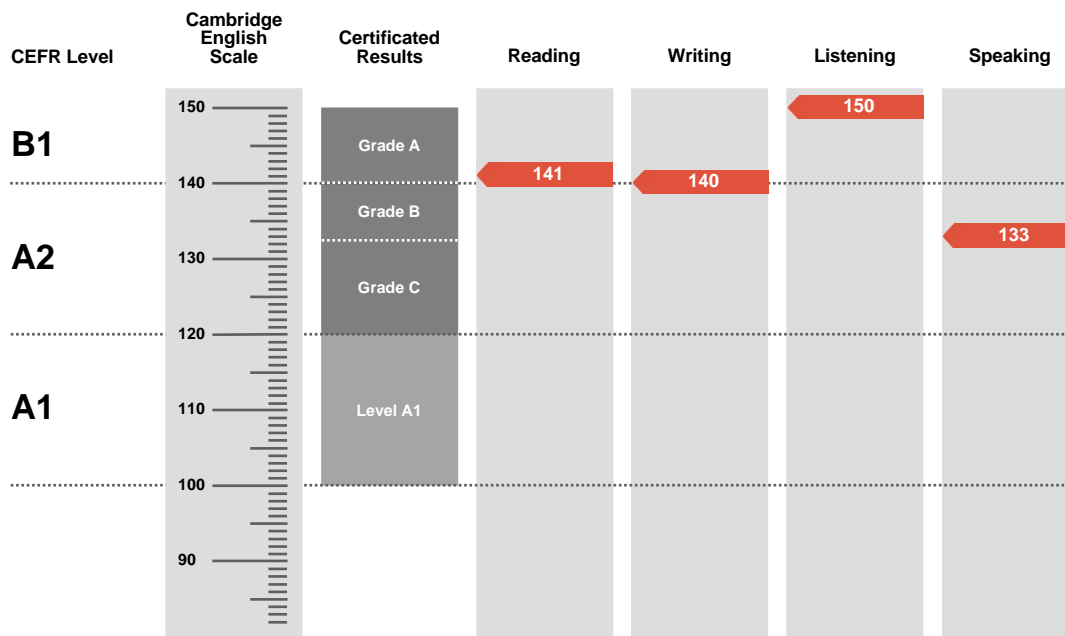

Overall Score

141

CEFR Level

B1

Key is an examination targeted at Level A2 in the Council of Europe's Common European Framework of Reference.

Candidates achieving Grade A (between 140 and 150 on the Cambridge English Scale) receive a certificate stating that they have demonstrated ability at Level B1. Candidates achieving Grade B or Grade C (between 120 and 139 on the Cambridge English Scale) receive a certificate at Level A2.