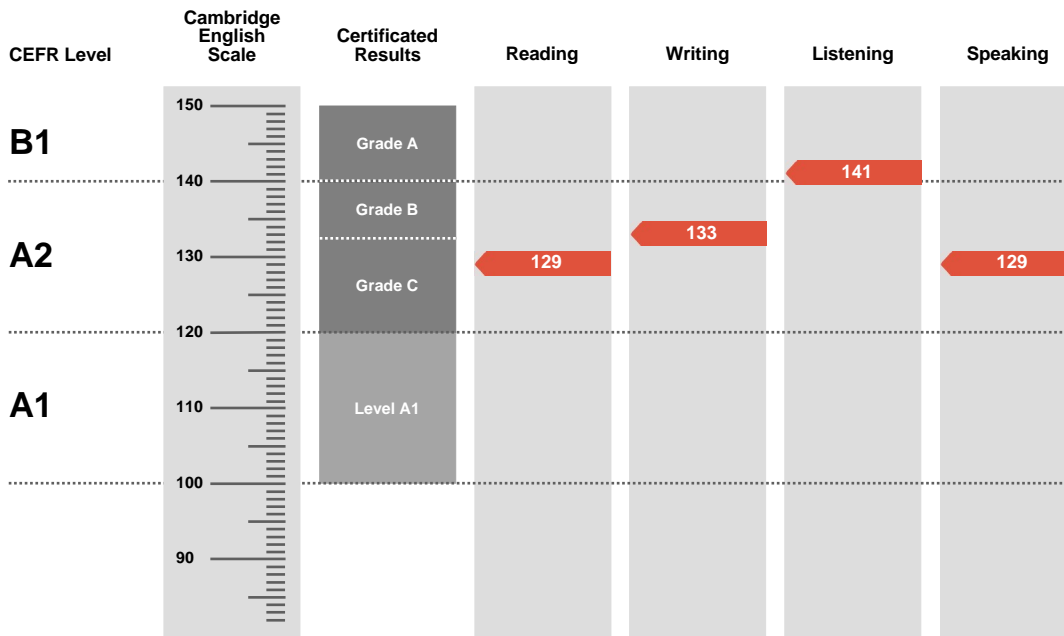

Overall Score

140

CEFR Level

B1

Key is an examination targeted at Level A2 in the Council of Europe's Common European Framework of Reference.

Candidates achieving Grade A (between 140 and 150 on the Cambridge English Scale) receive a certificate stating that they have demonstrated ability at Level B1. Candidates achieving Grade B or Grade C (between 120 and 139 on the Cambridge English Scale) receive a certificate at Level A2.

Overall Score

133

CEFR Level

A2

Key is an examination targeted at Level A2 in the Council of Europe's Common European Framework of Reference.

Candidates achieving Grade A (between 140 and 150 on the Cambridge English Scale) receive a certificate stating that they have demonstrated ability at Level B1. Candidates achieving Grade B or Grade C (between 120 and 139 on the Cambridge English Scale) receive a certificate at Level A2.