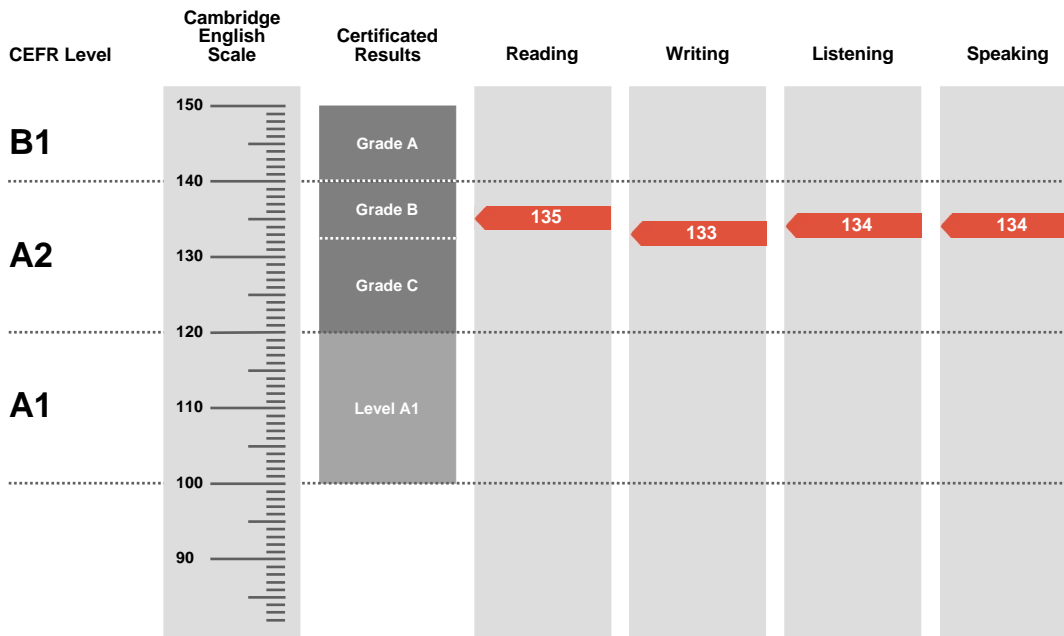

Key English Test

Statement of Results

Candidate name

CARABAN BOGDAN

Place of entry

BUCURESTI

Result

Pass at Grade B

Overall Score

134

CEFR Level

A2

Key is an examination targeted at Level A2 in the Council of Europe's Common European Framework of Reference.

Candidates achieving Grade A (between 140 and 150 on the Cambridge English Scale) receive a certificate stating that they have demonstrated ability at Level B1. Candidates achieving Grade B or Grade C (between 120 and 139 on the Cambridge English Scale) receive a certificate at Level A2.