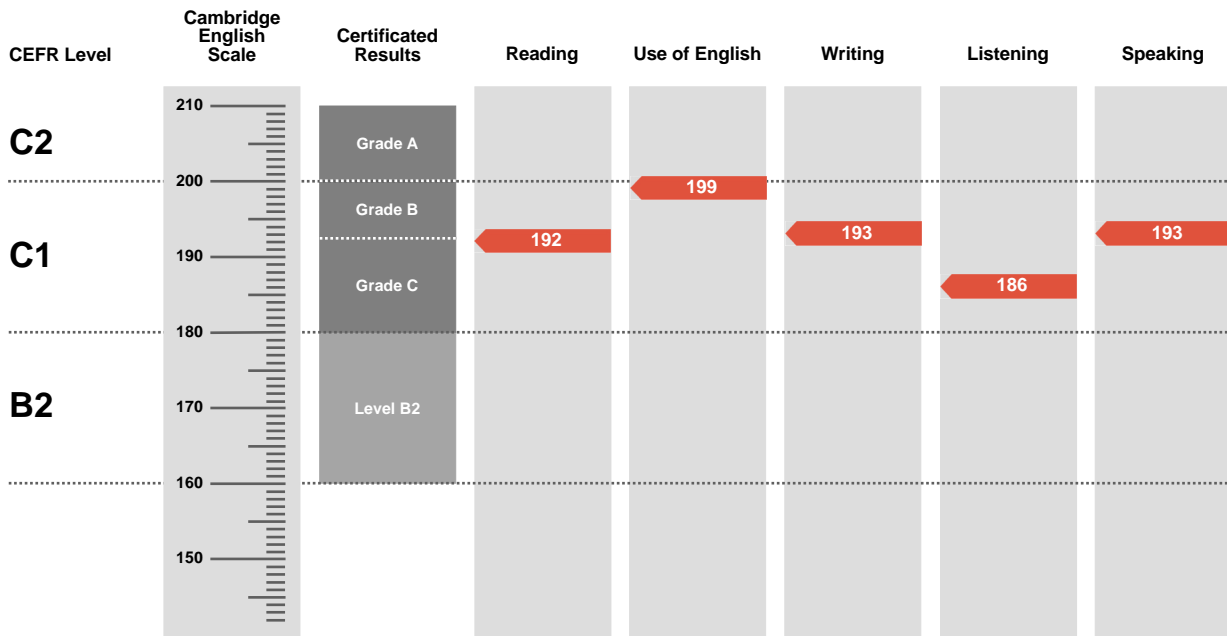

Overall Score

193

CEFR Level

C1

Advanced is an examination targeted at Level C1 in the Council of Europe's Common European Framework of Reference.

Candidates achieving Grade A (between 200 and 210 on the Cambridge English Scale) receive a certificate stating that they have demonstrated ability at Level C2. Candidates achieving Grade B or Grade C (between 180 and 199 on the Cambridge English Scale) receive a certificate at Level C1.