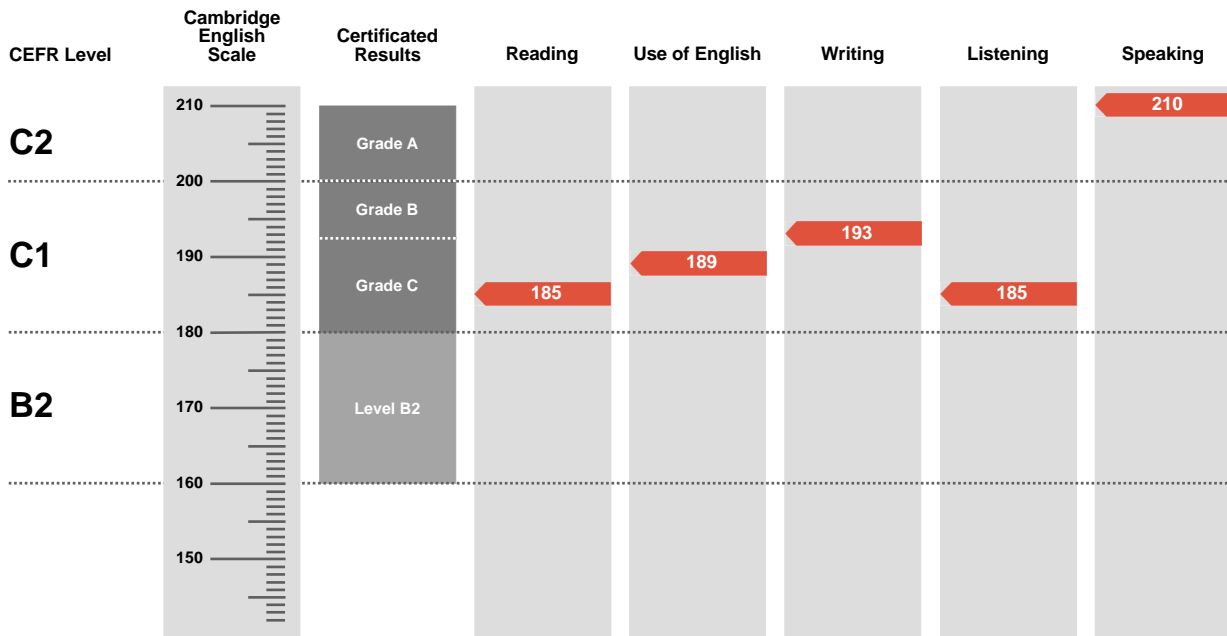

Certificate in Advanced English

Statement of Results

Candidate name

SBARCEA RAUL

Place of entry

BUCURESTI

Result

Pass at Grade C

Overall Score

192

CEFR Level

C1

Advanced is an examination targeted at Level C1 in the Council of Europe's Common European Framework of Reference.

Candidates achieving Grade A (between 200 and 210 on the Cambridge English Scale) receive a certificate stating that they have demonstrated ability at Level C2. Candidates achieving Grade B or Grade C (between 180 and 199 on the Cambridge English Scale) receive a certificate at Level C1.