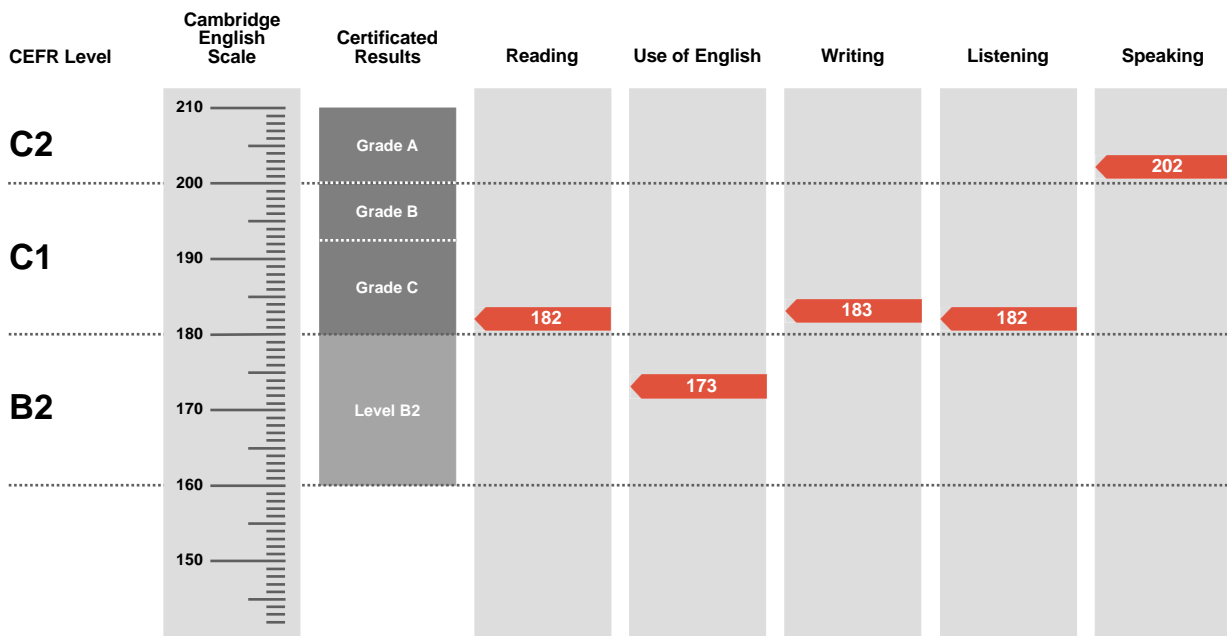

Overall Score

184

CEFR Level

C1

Advanced is an examination targeted at Level C1 in the Council of Europe's Common European Framework of Reference.

Candidates achieving Grade A (between 200 and 210 on the Cambridge English Scale) receive a certificate stating that they have demonstrated ability at Level C2. Candidates achieving Grade B or Grade C (between 180 and 199 on the Cambridge English Scale) receive a certificate at Level C1.