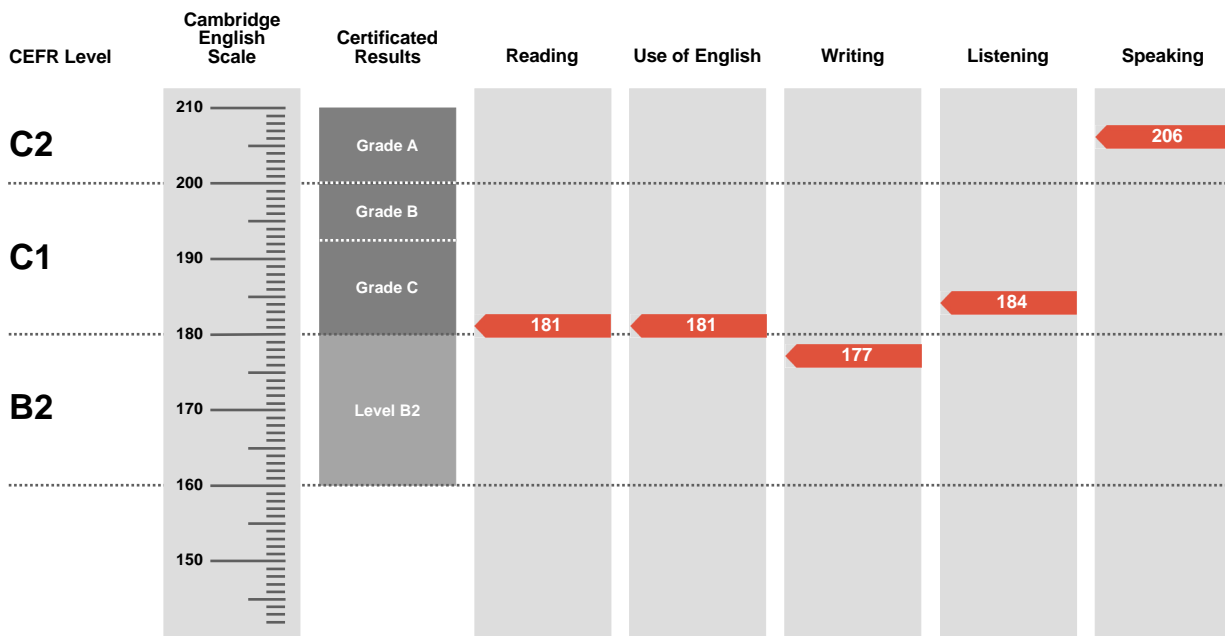

Certificate in Advanced English

Statement of Results

Candidate name

MARASESCU MIHNEA-LUCA

Place of entry

BUCURESTI

Result

Pass at Grade C

Overall Score

186

CEFR Level

C1

Advanced is an examination targeted at Level C1 in the Council of Europe's Common European Framework of Reference.

Candidates achieving Grade A (between 200 and 210 on the Cambridge English Scale) receive a certificate stating that they have demonstrated ability at Level C2. Candidates achieving Grade B or Grade C (between 180 and 199 on the Cambridge English Scale) receive a certificate at Level C1.