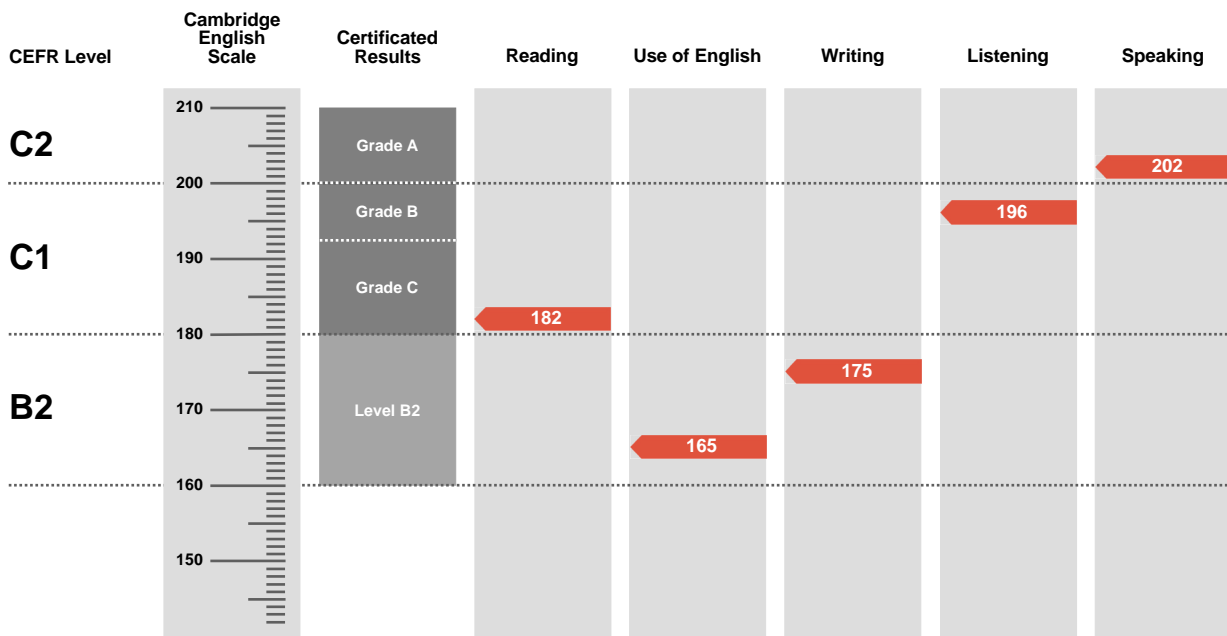

Certificate in Advanced English

Statement of Results

Candidate name

MANOLE VLAD

Place of entry

BUCURESTI

Result

Pass at Grade C

Overall Score

184

CEFR Level

C1

Advanced is an examination targeted at Level C1 in the Council of Europe's Common European Framework of Reference.

Candidates achieving Grade A (between 200 and 210 on the Cambridge English Scale) receive a certificate stating that they have demonstrated ability at Level C2. Candidates achieving Grade B or Grade C (between 180 and 199 on the Cambridge English Scale) receive a certificate at Level C1.