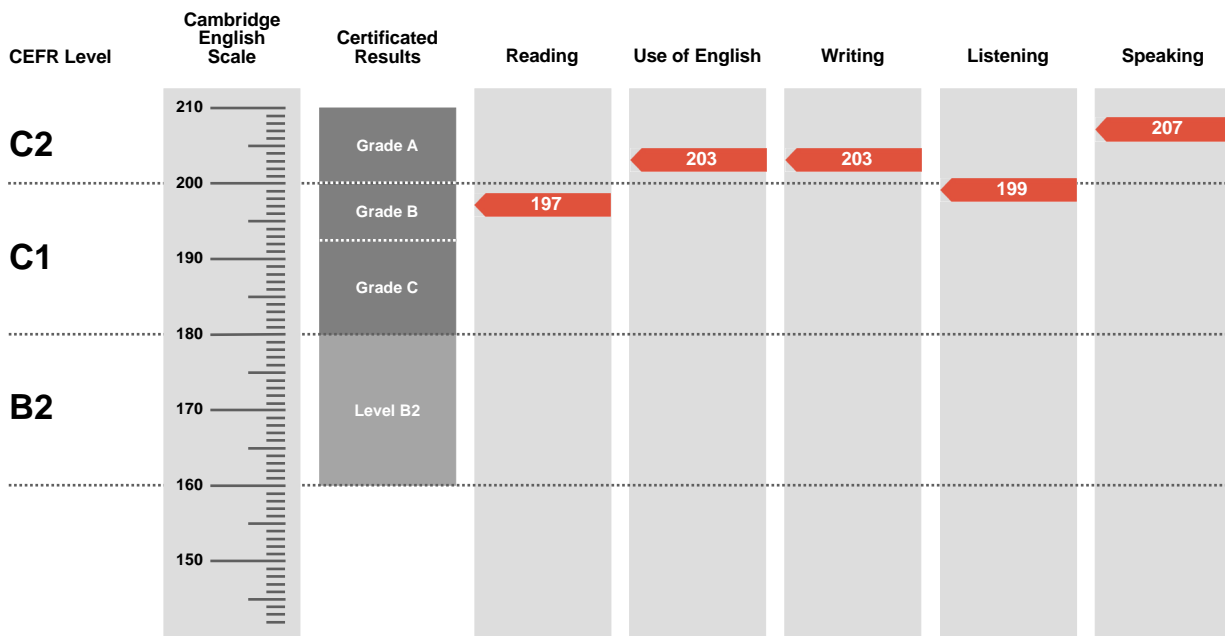

Certificate in Advanced English

Statement of Results

Candidate name

PAZU ANDREI

Place of entry

BUCURESTI

Result

Pass at Grade A

Overall Score

202

CEFR Level

C2

Advanced is an examination targeted at Level C1 in the Council of Europe's Common European Framework of Reference.

Candidates achieving Grade A (between 200 and 210 on the Cambridge English Scale) receive a certificate stating that they have demonstrated ability at Level C2. Candidates achieving Grade B or Grade C (between 180 and 199 on the Cambridge English Scale) receive a certificate at Level C1.