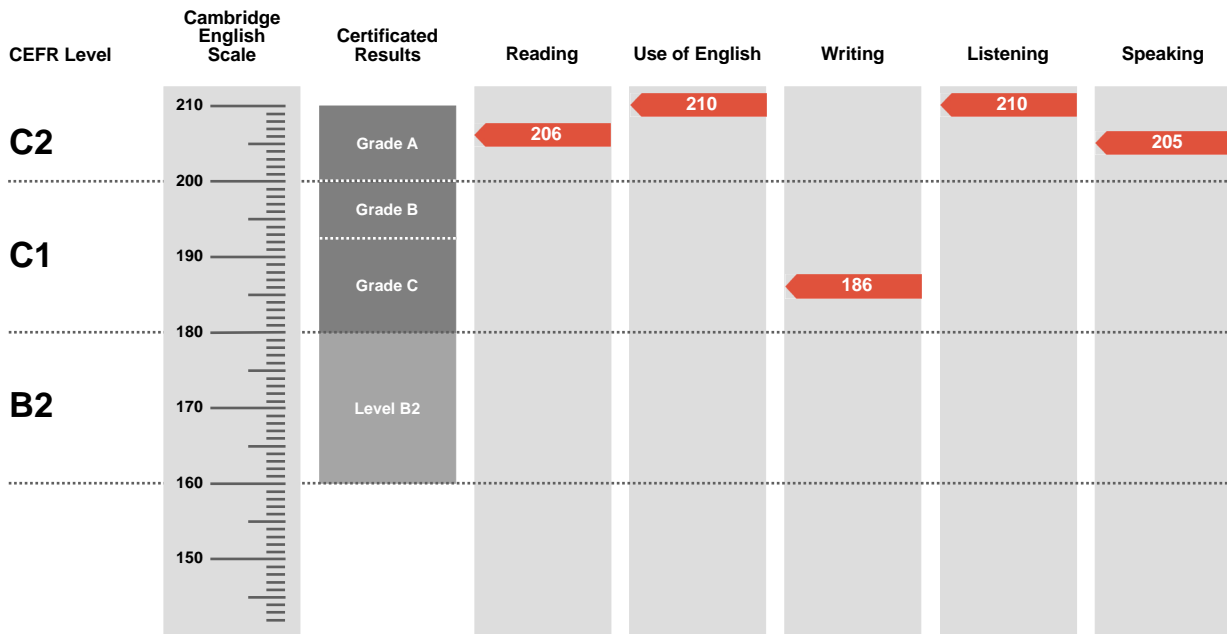

Overall Score

203

CEFR Level

C2

Advanced is an examination targeted at Level C1 in the Council of Europe's Common European Framework of Reference.

Candidates achieving Grade A (between 200 and 210 on the Cambridge English Scale) receive a certificate stating that they have demonstrated ability at Level C2. Candidates achieving Grade B or Grade C (between 180 and 199 on the Cambridge English Scale) receive a certificate at Level C1.