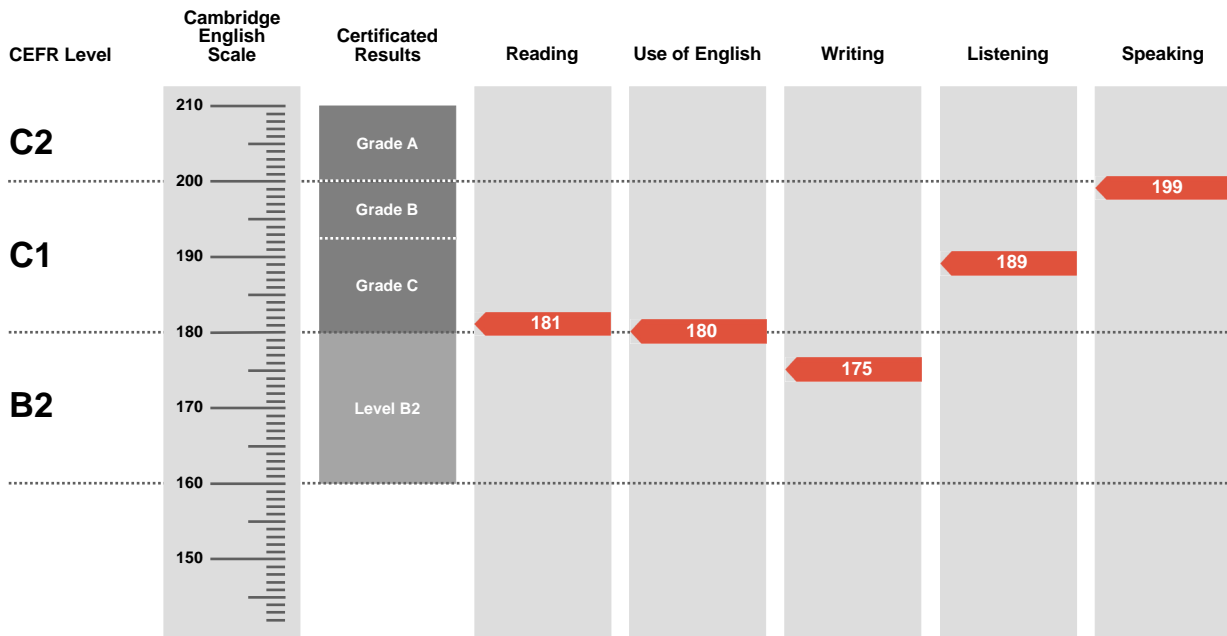

Overall Score

185

CEFR Level

C1

Advanced is an examination targeted at Level C1 in the Council of Europe's Common European Framework of Reference.

Candidates achieving Grade A (between 200 and 210 on the Cambridge English Scale) receive a certificate stating that they have demonstrated ability at Level C2. Candidates achieving Grade B or Grade C (between 180 and 199 on the Cambridge English Scale) receive a certificate at Level C1.